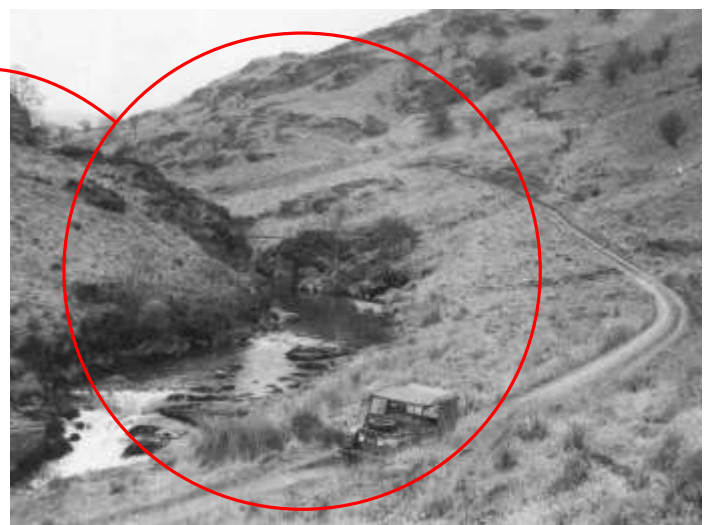

Above Troed Rhiw heading for Llyn Brianne

Fording the Tywi/Camddwr confluence, now submerged by Llyn Brianne, 28 December 1963

North east across Llyn Brianne to Bleak House

Northern arms of Llyn Brianne, Cwm Camddwr (left) and Cwm Tywi (right)

Location of Row & Lowrey's pin pointing shot in Cwm Tywi, 30 March 1964

Tregaron 262
28 December 1963

New box adjacent old pad, same number
01974 298262

Nantyrhwch, northern end of the new Cwm Tywi road at T-junction
with the Tregaron to Abergwesyn road

The track before Llyn Brianne was constructed
28 December 1963